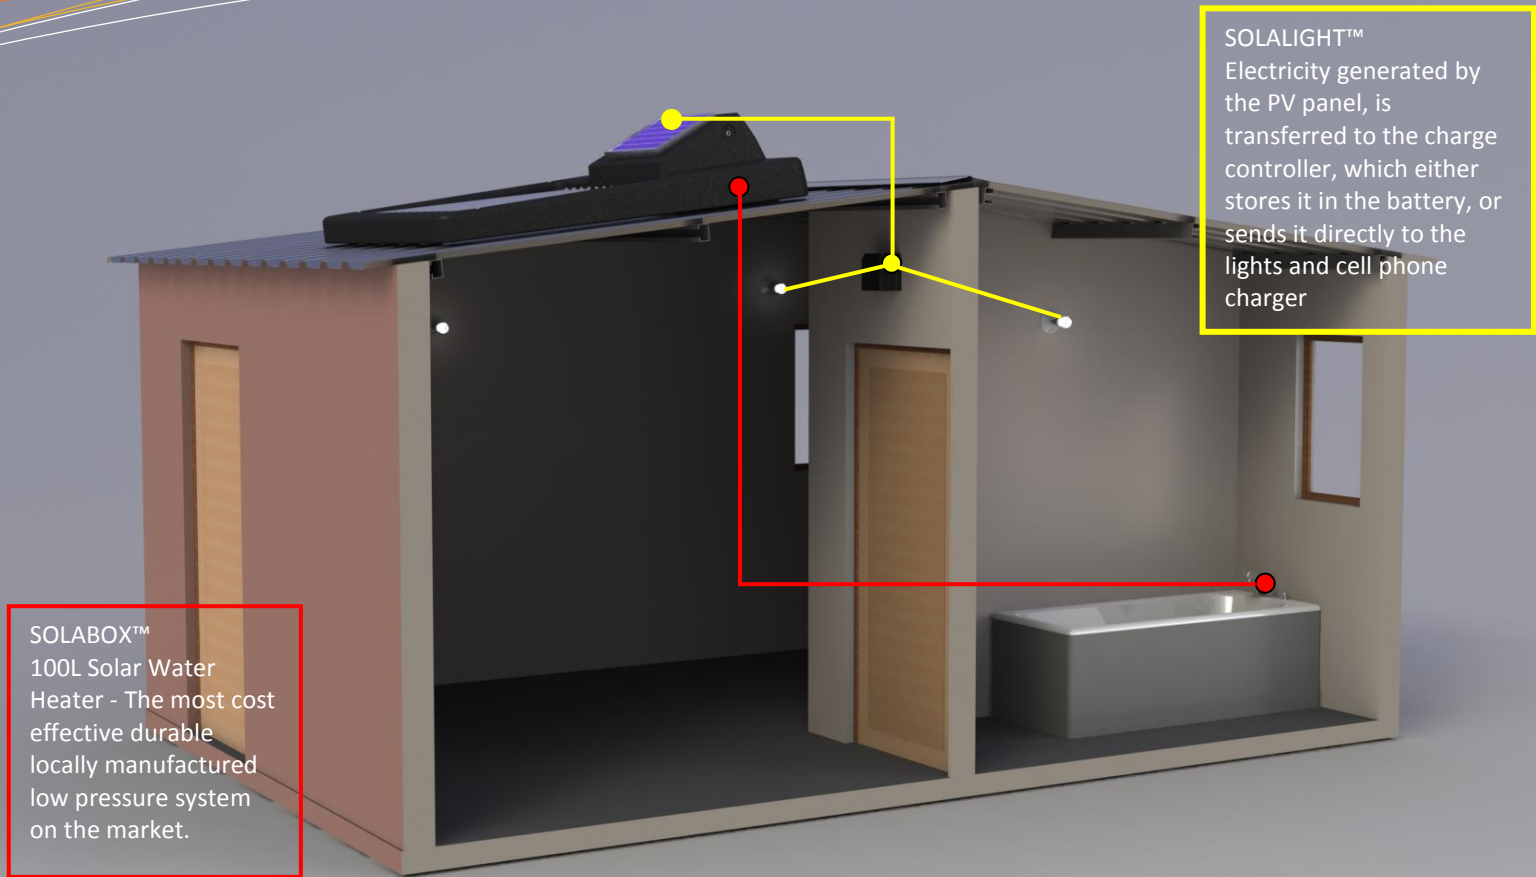

Solalight™

SMART SOLAR SOLUTIONS

Product Specifications

No more kerosene or candles. Everyone deserves at least these basics!

COMPONENT SPECIFICATIONS

- 30w Monocrystalene PV panel
- 45A/H Totally sealed Gel Deep cycle battery
- Solar regulator with LCD
- 3 x 12v Bulkhead lights with pull switches and 11w CFL's
- 1 x Cellular phone charge connector
- Solar Cable, battery, and regulator cables plus 33m cables for the lights