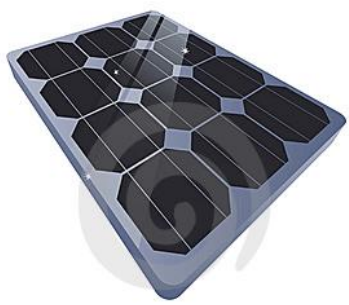

Solalight™

SMART SOLAR SOLUTIONS

Product Specifications

No more kerosene or candles. Everyone deserves at least these basics!

COMPONENT SPECIFICATIONS

- 30w Monocrystalene PV panel
- 45A/H Totally sealed Gel Deep cycle battery
- Solar regulator with LCD
- 3 x 12v Bulkhead lights with pull switches and 11w CFL's
- 1 x Cellular phone charge connector
- Solar Cable, battery, and regulator cables plus 33m cables for the lights