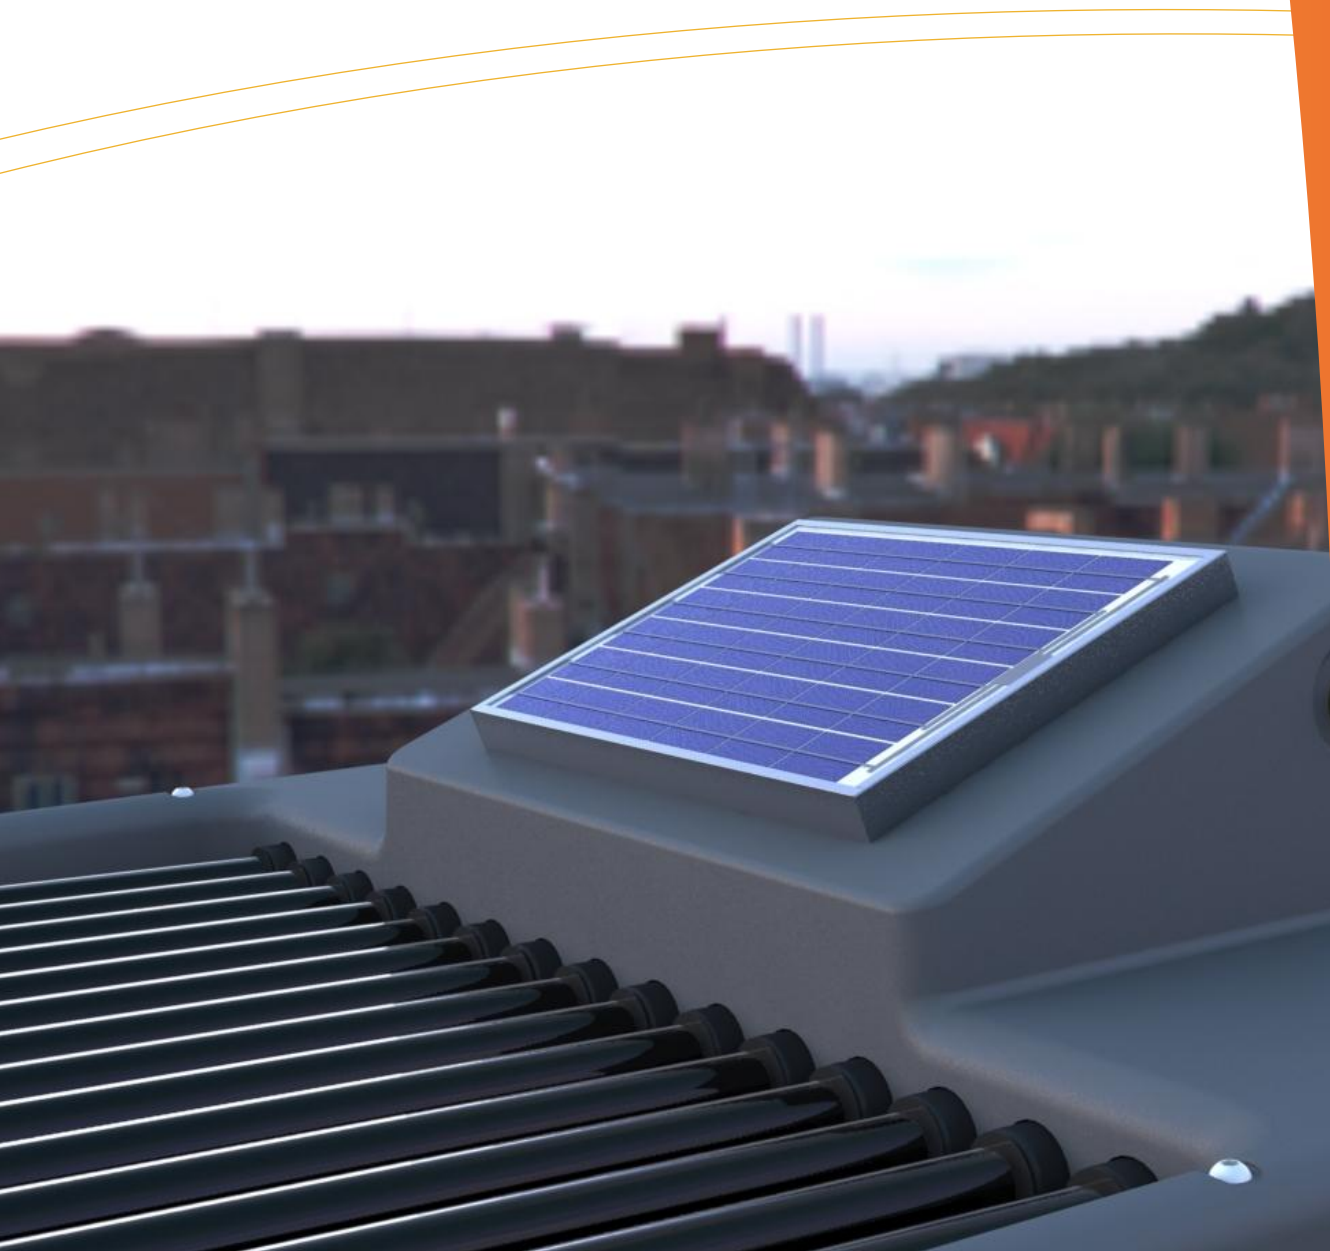

Solalight™

SMART SOLAR SOLUTIONS

Product Specifications

No more kerosene or candles. Everyone deserves at least these basics!

COMPONENT SPECIFICATIONS

- 30w Monocrystalene PV panel
- 45A/H Totally sealed Gel Deep cycle battery
- Solar regulator with LCD
- 3 x 12v Bulkhead lights with pull switches and 11w CFL's
- 1 x Cellular phone charge connector
- Solar Cable, battery, and regulator cables plus 33m cables for the lights